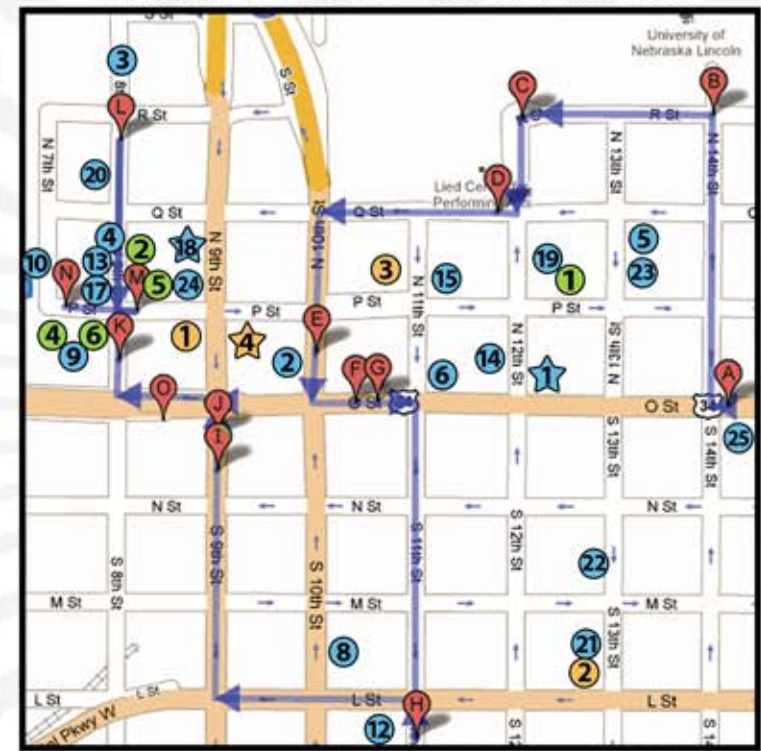

DINING

1. 12th Street Pub
1200 'O' St. / (402) 435-3358
2. Blue Orchid
129 N 10th St.
3. Bread & Cup
440 N 8th St.
4. Buzzard Billy's
247 N 8th St.
5. Chipotle Mexican Grill
232 N 13th St.
6. Dish
1100 'O' St.
7. YiaYia's Pizza *
1423 'O' St.
8. Green Gateau
330 S 10th St.
9. Ivanna Cone
330 S 10th St.
10. JTK Cuisine
201 N 7th St.
11. La Mexicana *
1637 'P' St.

DINING (CONT)

12. La Tapatia
1037 'L' St.
13. Maggie's Vegetarian Wraps
311 N 8th St.
14. Marz Lounge & Grill
1140 'O' St.
15. Misty's Steak House
200 N 11th St.
16. Oso Burrito *
1451 'O' St.
17. The Oven
201 N 8th St.
18. Red Onion Bistro
(402) 475-8844 / 141 N 9th St.
19. Spaghetti Works
228 N 12th St.
20. Suite 1 Pub & Pizza
311 N 8th St.
21. Terrace Grille
333 S 13th St.
22. Thai Garden
245 N 13th St.
23. Valentino's
232 N 13th St.
24. Vincenzo's
808 'P' St.
25. Wasabi Sushi Bar & Grill
114 S 14th St.

LODGING

1. Holiday Inn
141 N 9th St.
2. The Cornhusker Hotel
333 S 13th St.
3. Embassy Suites
1040 'P' St.
4. The Grand Manse
129 N 10th St. / (402) 476-4560

Copyright © 2010, Star City Media, LLC. All Rights Reserved

* - Not shown on map ● - Coffee Shops ● - Lodging
★ ★ ★ - Downtown advertisers ● - Dining establishments